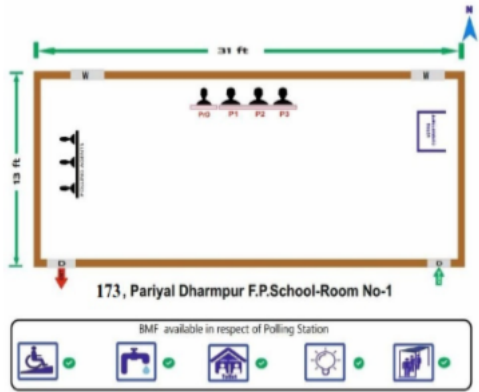

Nazri Naksha

Google Map View

Polling Station Building Front View

Polling Station Front View

Cad View

Key MAP View