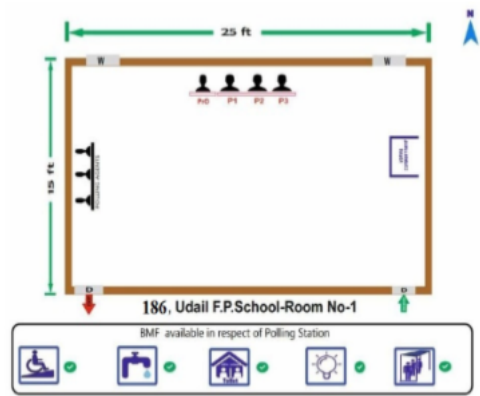

Nazri Naksha

Google Map View

Polling Station Building Front View

Polling Station Front View

Cad View

Key MAP View