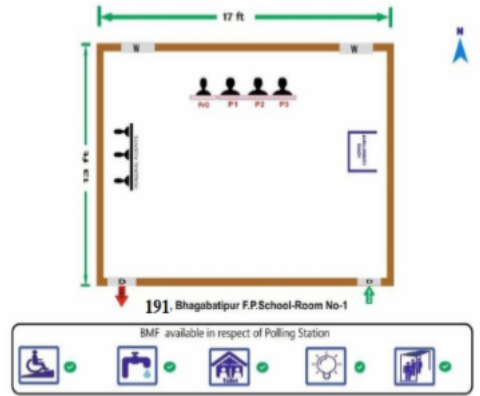

Nazri Naksha

Google Map View

Polling Station Building Front View

Polling Station Front View

Cad View

Key MAP View