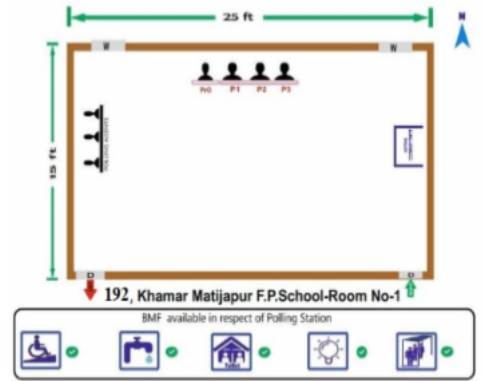

Nazri Naksha

Google Map View

Polling Station Building Front View

Polling Station Front View

Cad View

Key MAP View