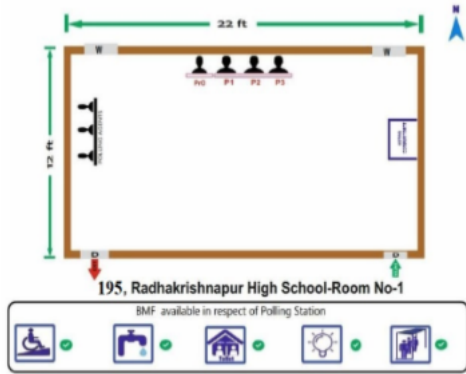

Nazri Naksha

Google Map View

Polling Station Building Front View

Polling Station Front View

Cad View

Key MAP View