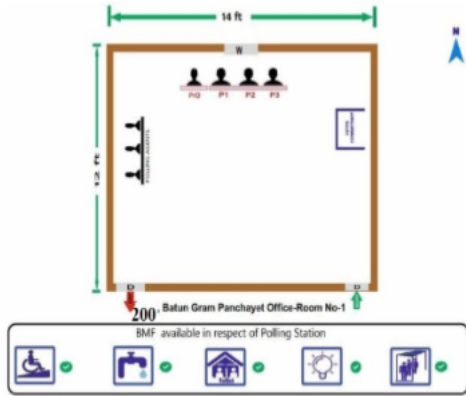

Nazri Naksha

Google Map View

Polling Station Building Front View

Polling Station Front View

Cad View

Key MAP View