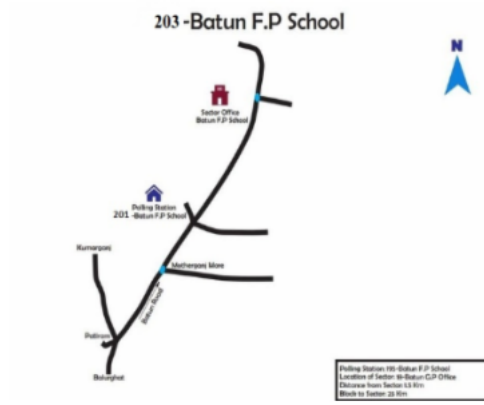

Nazri Naksha

Google Map View