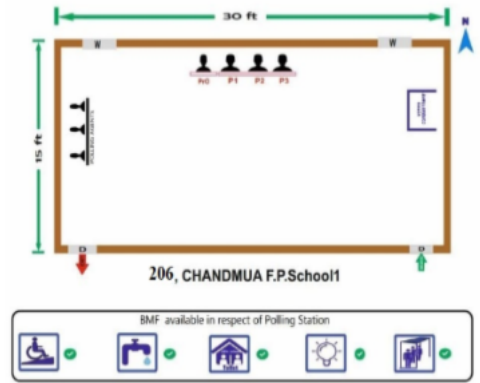

Nazri Naksha

Google Map View

Polling Station Building Front View

Polling Station Front View

Cad View

Key MAP View