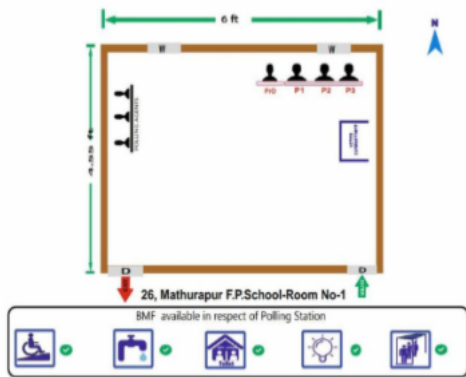

Nazri Naksha

Google Map View

Polling Station Building Front View

Polling Station Front View

Cad View

Key MAP View