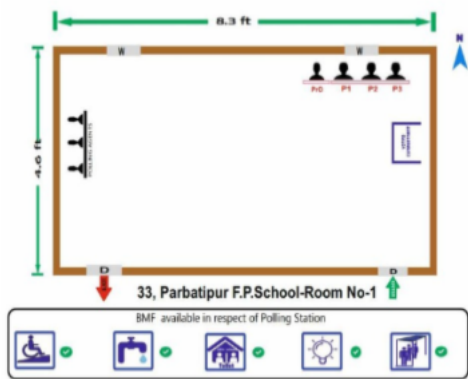

Nazri Naksha

Google Map View

Polling Station Building Front View

Polling Station Front View

Cad View

Key MAP View