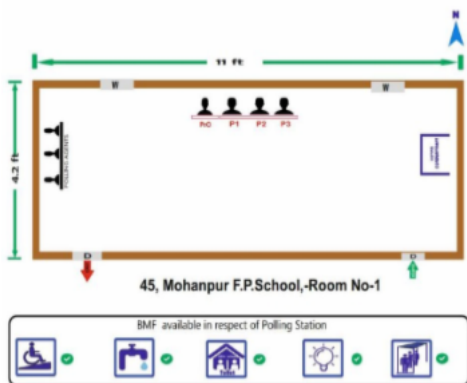

Nazri Naksha

Google Map View

Polling Station Building Front View

Polling Station Front View

Cad View

Key MAP View