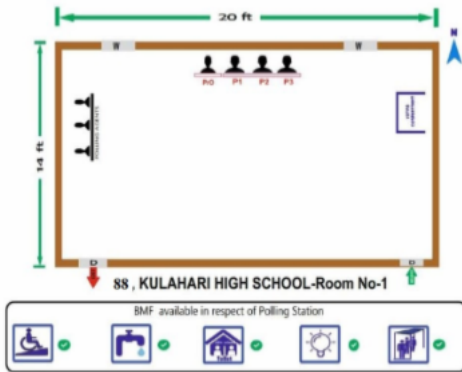

Nazri Naksha

Google Map View

Polling Station Building Front View

Polling Station Front View

Cad View

Key MAP View