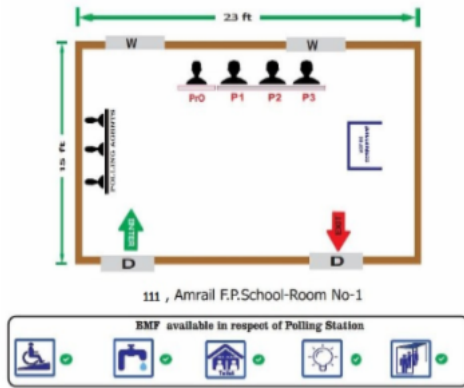

Nazri Naksha

Google Map View

Polling Station Building Front View

Polling Station Front View

Cad View

Key MAP View