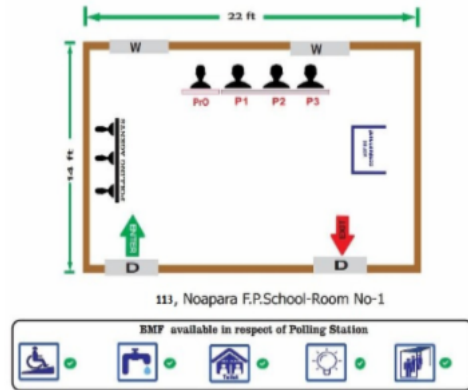

Nazri Naksha

Google Map View

Polling Station Building Front View

Polling Station Front View

Cad View

Key MAP View