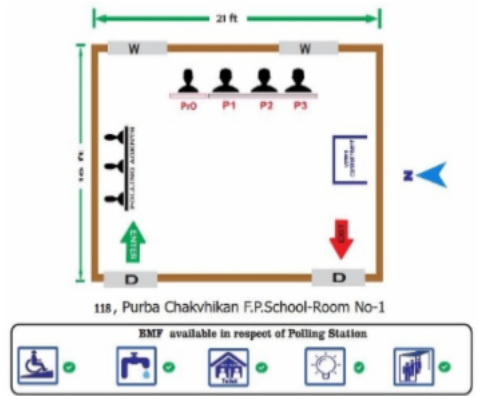

Nazri Naksha

Google Map View

Polling Station Building Front View

Polling Station Front View

Cad View

Key MAP View