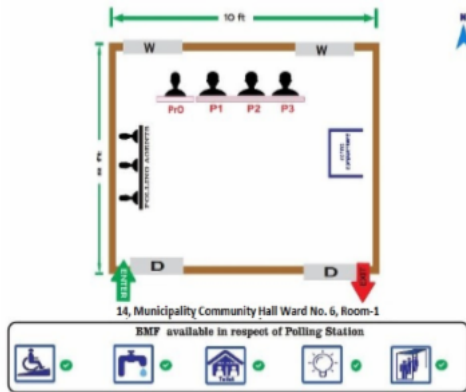

Nazri Naksha

Google Map View

Polling Station Building Front View

Polling Station Front View

Cad View

Key MAP View