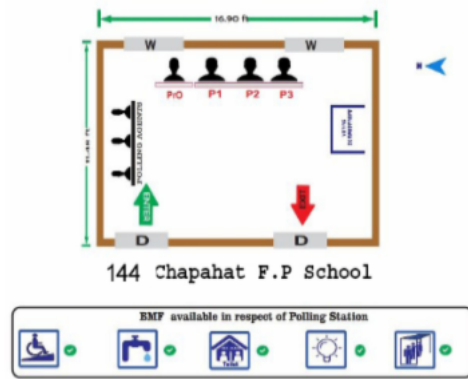

Nazri Naksha

Google Map View

Polling Station Building Front View

Polling Station Front View

Cad View

Key MAP View