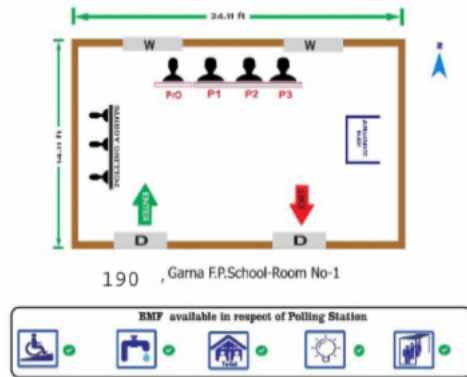

Nazri Naksha

Google Map View

Polling Station Building Front View

Polling Station Front View

Cad View

Key MAP View