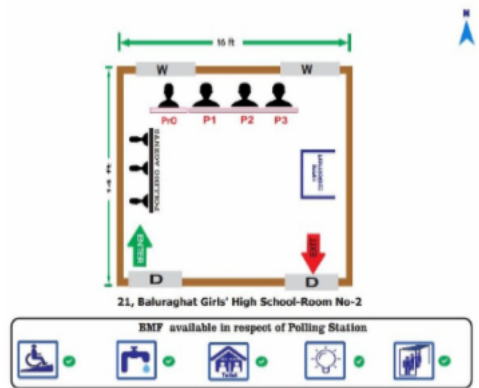

Nazri Naksha

Google Map View

Polling Station Building Front View

Polling Station Front View

Cad View

Key MAP View