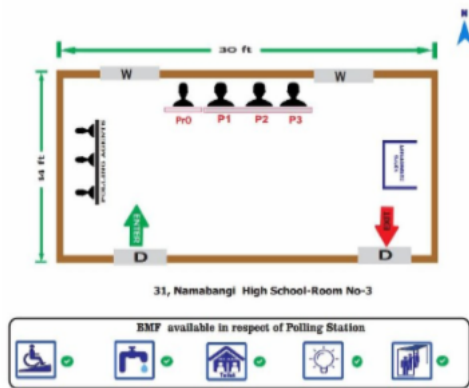

Nazri Naksha

Google Map View

Polling Station Building Front View

Polling Station Front View

Cad View

Key MAP View