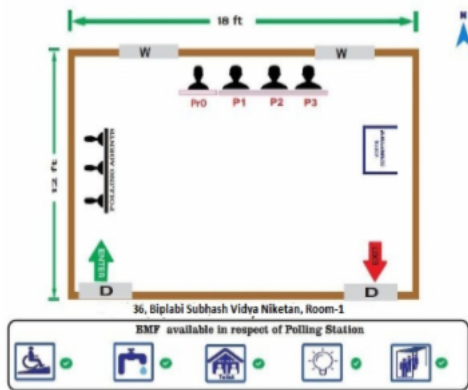

Nazri Naksha

Google Map View

Polling Station Building Front View

Polling Station Front View

Cad View

Key MAP View