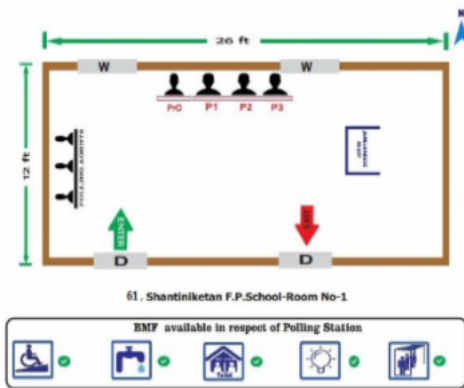

Nazri Naksha

Google Map View

Polling Station Building Front View

Polling Station Front View

Cad View

Key MAP View