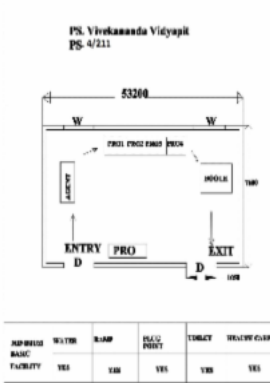

Nazri Naksha

Google Map View

Polling Station Building Front View

Polling Station Front View

Cad View

Key MAP View