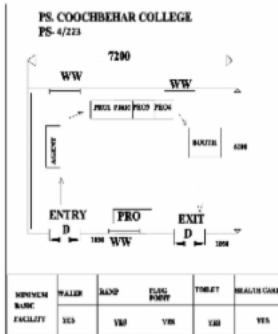

Nazri Naksha

Google Map View

Polling Station Building Front View

Polling Station Front View

Cad View

Key MAP View