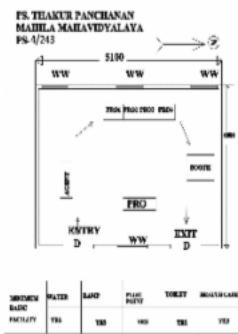

Nazri Naksha

Google Map View

Polling Station Building Front View

Polling Station Front View

Cad View

Key MAP View