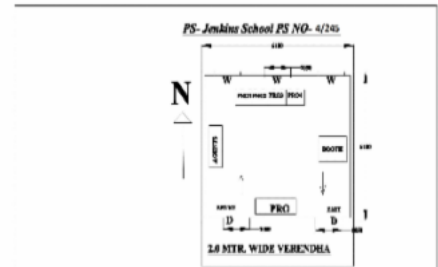

Key MAP View

MINIMUM BASIC FACILITY	WATER	RAMP	PLUG POINT	TOILET	HEALTH CARE
	YES	YES	YES	YES	YES