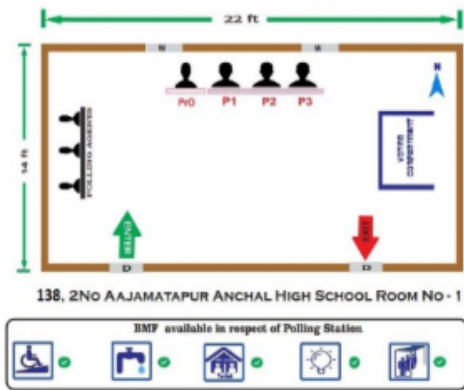

Nazri Naksha

Google Map View

Polling Station Building Front View

Polling Station Front View

Cad View

Key MAP View