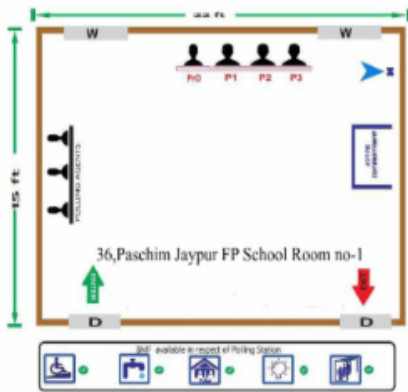

Nazri Naksha

Google Map View

Polling Station Building Front View

Polling Station Front View

Cad View

Key MAP View