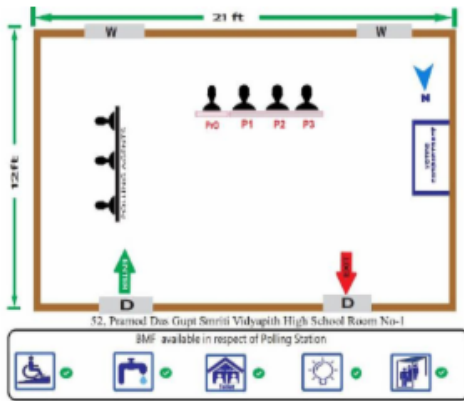

Nazri Naksha

Google Map View

Polling Station Building Front View

Polling Station Front View

Cad View

Key MAP View