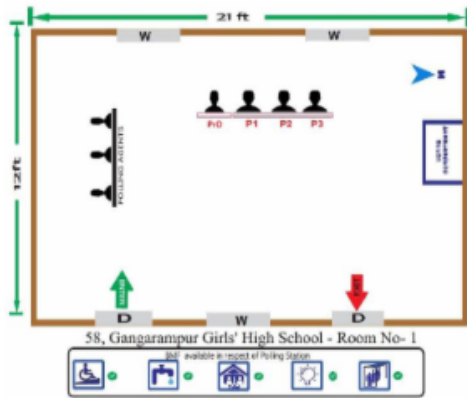

Nazri Naksha

Google Map View

Polling Station Building Front View

Polling Station Front View

Cad View

Key MAP View