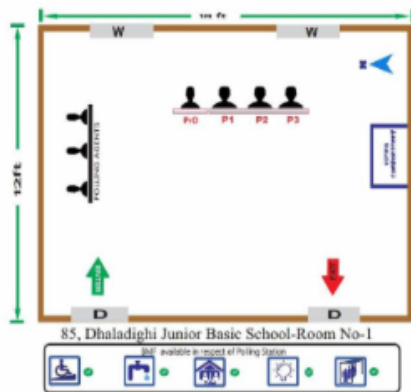

Nazri Naksha

Google Map View

Polling Station Building Front View

Polling Station Front View

Cad View

Key MAP View