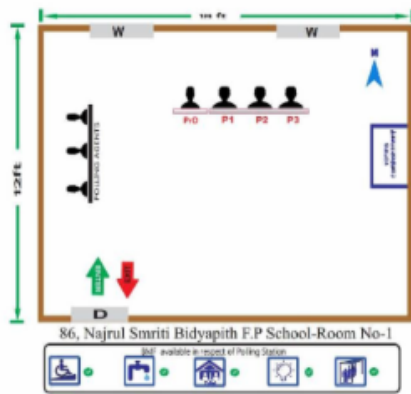

Nazri Naksha

Google Map View

Polling Station Building Front View

Polling Station Front View

Cad View

Key MAP View