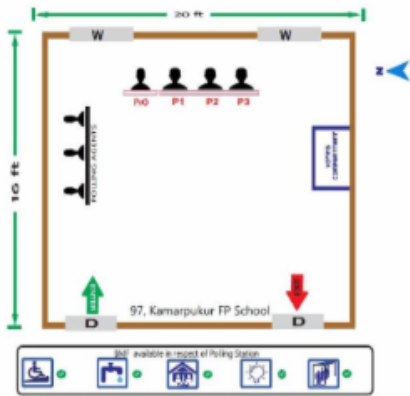

Nazri Naksha

Google Map View

Polling Station Building Front View

Polling Station Front View

Cad View

Key MAP View