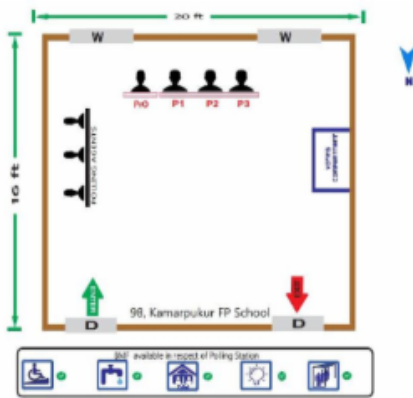

Nazri Naksha

Google Map View

Polling Station Building Front View

Polling Station Front View

Cad View

Key MAP View