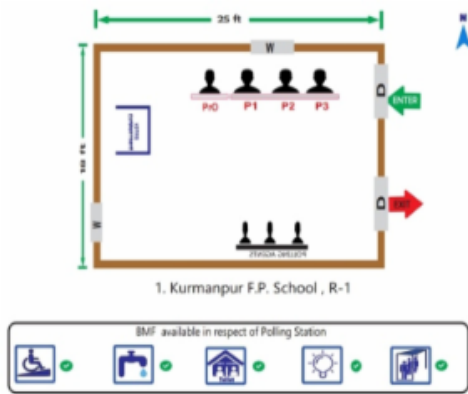

Nazri Naksha

Google Map View

Polling Station Building Front View

Polling Station Front View

Cad View

Key MAP View