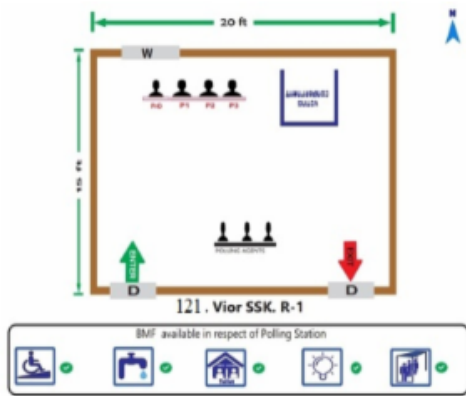

Nazri Naksha

Google Map View

Polling Station Building Front View

Polling Station Front View

Cad View

Key MAP View