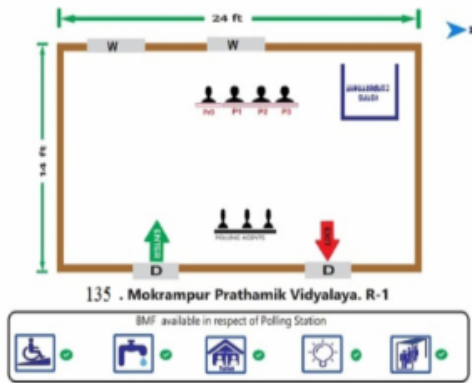

Nazri Naksha

Google Map View

Polling Station Building Front View

Polling Station Front View

Cad View

Key MAP View