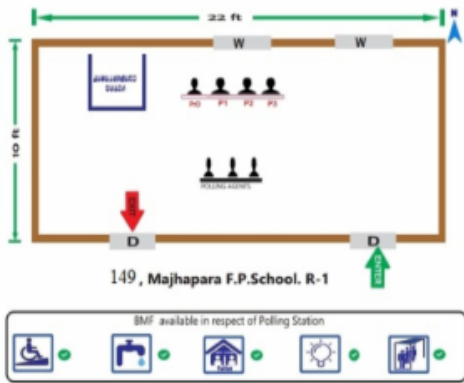

Nazri Naksha

Google Map View

Polling Station Building Front View

Polling Station Front View

Cad View

Key MAP View