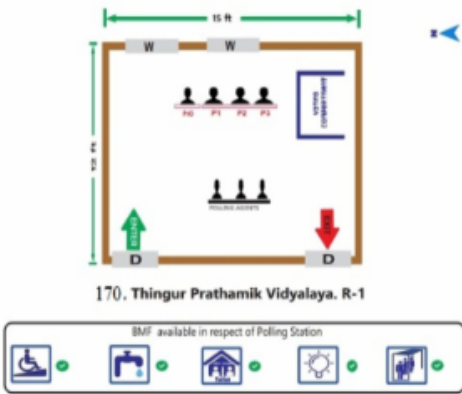

Nazri Naksha

Google Map View

Polling Station Building Front View

Polling Station Front View

Cad View

Key MAP View