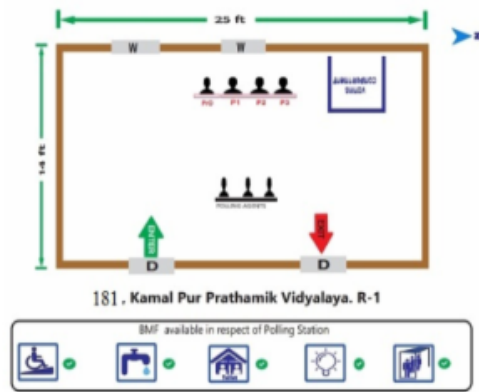

Nazri Naksha

Google Map View

Polling Station Building Front View

Polling Station Front View

Cad View

Key MAP View