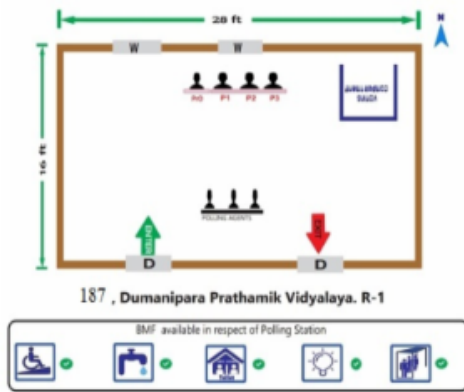

Nazri Naksha

Google Map View

Polling Station Building Front View

Polling Station Front View

Cad View

Key MAP View