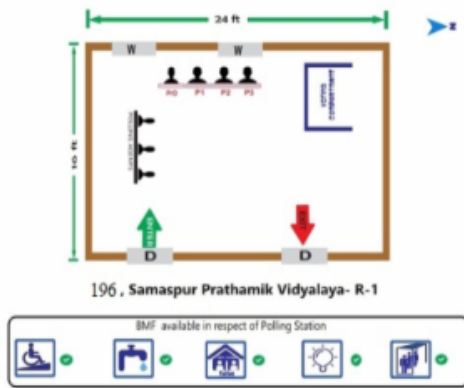

Nazri Naksha

Google Map View

Polling Station Building Front View

Polling Station Front View

Cad View

Key MAP View