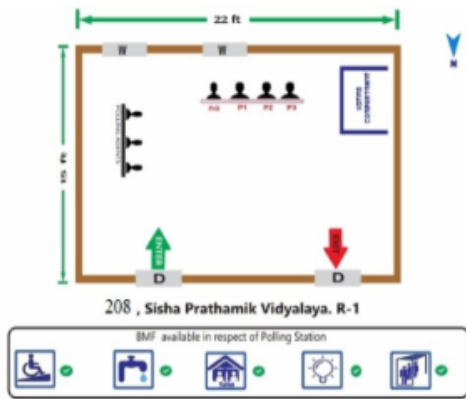

Nazri Naksha

Google Map View

Polling Station Building Front View

Polling Station Front View

Cad View

Key MAP View