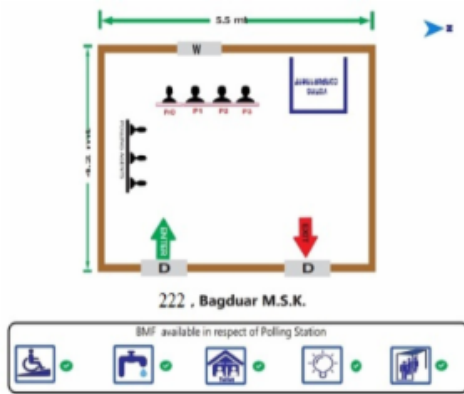

Nazri Naksha

Google Map View

Polling Station Building Front View

Polling Station Front View

Cad View

Key MAP View