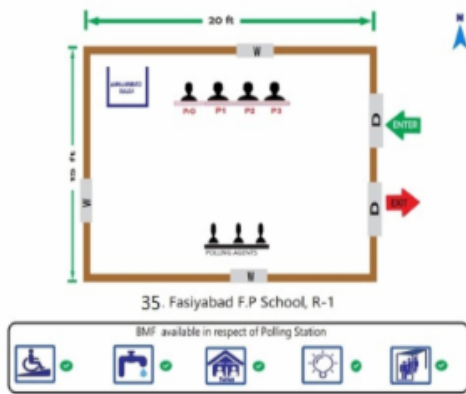

Nazri Naksha

Google Map View

Polling Station Building Front View

Polling Station Front View

Cad View

Key MAP View