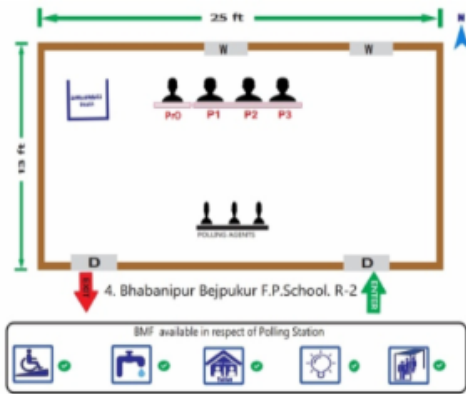

Nazri Naksha

Google Map View

Polling Station Building Front View

Polling Station Front View

Cad View

Key MAP View