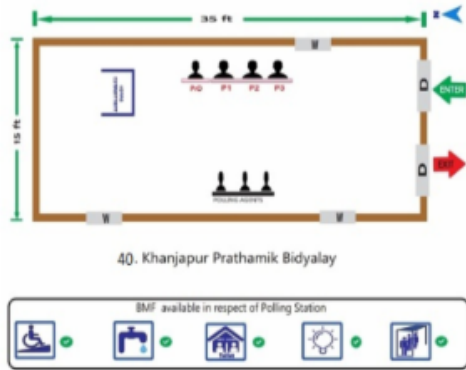

Nazri Naksha

Google Map View

Polling Station Building Front View

Polling Station Front View

Cad View

Key MAP View