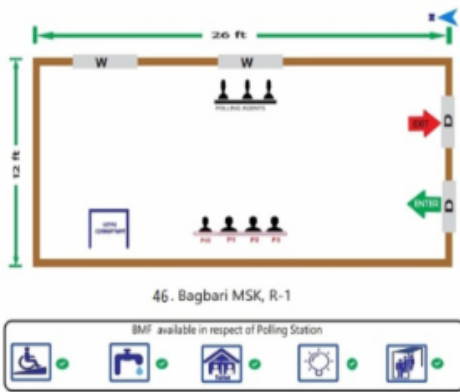

Nazri Naksha

Google Map View

Polling Station Building Front View

Polling Station Front View

Cad View

Key MAP View