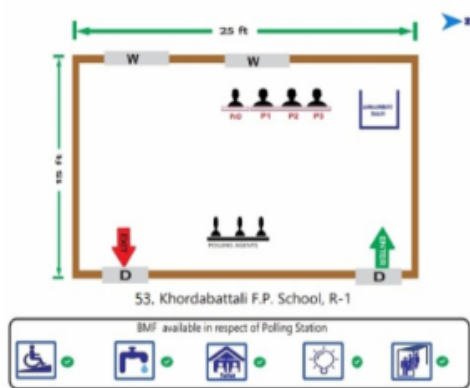

Nazri Naksha

Google Map View

Polling Station Building Front View

Polling Station Front View

Cad View

Key MAP View