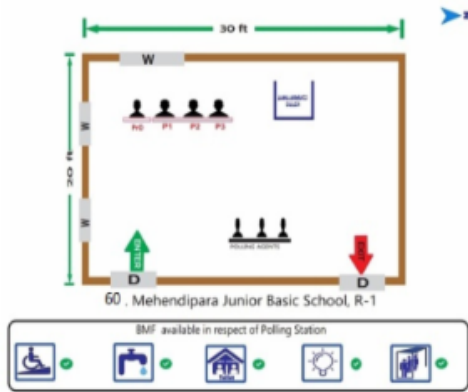

Nazri Naksha

Google Map View

Polling Station Building Front View

Polling Station Front View

Cad View

Key MAP View